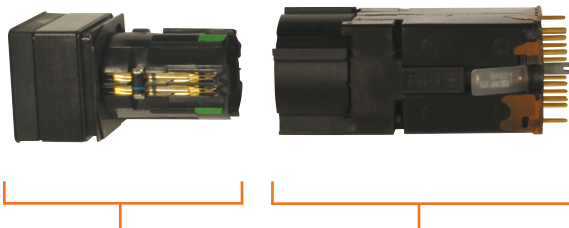

New Korry® switch configuration for the Boeing 777

In coordination with Boeing, Esterline is releasing a new version of the Korry switch currently installed on 777 aircraft. The new configuration has a one-piece cap/switch module (refer to the CMM for mounting

differences). The part-numbering system has also been updated. The new cap/switch module is fully interchangeable with existing assemblies and compatible with existing mounting hardware.

New

In the new configuration, the cap/switch module is a one-piece assembly, with part number formatted 32500-7XX.

Mounting hardware

The new cap/switch module is interchangeable with the old cap and switch modules. New mounting hardware is not required.

Old

In the old configuration, the cap and switch modules are separate, with distinct part numbers: 09-531-0XXX for the cap modules and 09-532-0XXX for the switch modules.