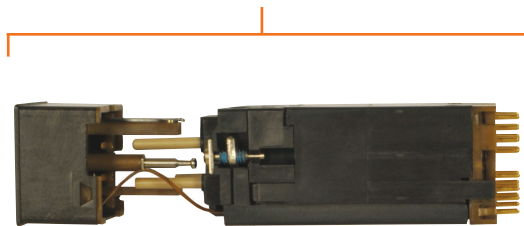

New Korry® switch configuration for the Boeing 777

In coordination with Boeing, Esterline is releasing a new version of the Korry switch currently installed on 777 aircraft. The new configuration has a one-piece cap/switch module (refer to the CMM for mounting

differences). The part-numbering system has also been updated. The new cap/switch module is fully interchangeable with existing assemblies and compatible with existing mounting hardware.

New

In the new configuration, the cap/switch module is a one-piece assembly, with part number formatted 32500-7XX.

Mounting hardware

The new cap/switch module is interchangeable with the old cap and switch modules. New mounting hardware is not required.

Old

In the old configuration, the cap and switch modules are separate, with distinct part numbers: 09-531-0XXX for the cap modules and 09-532-0XXX for the switch modules.