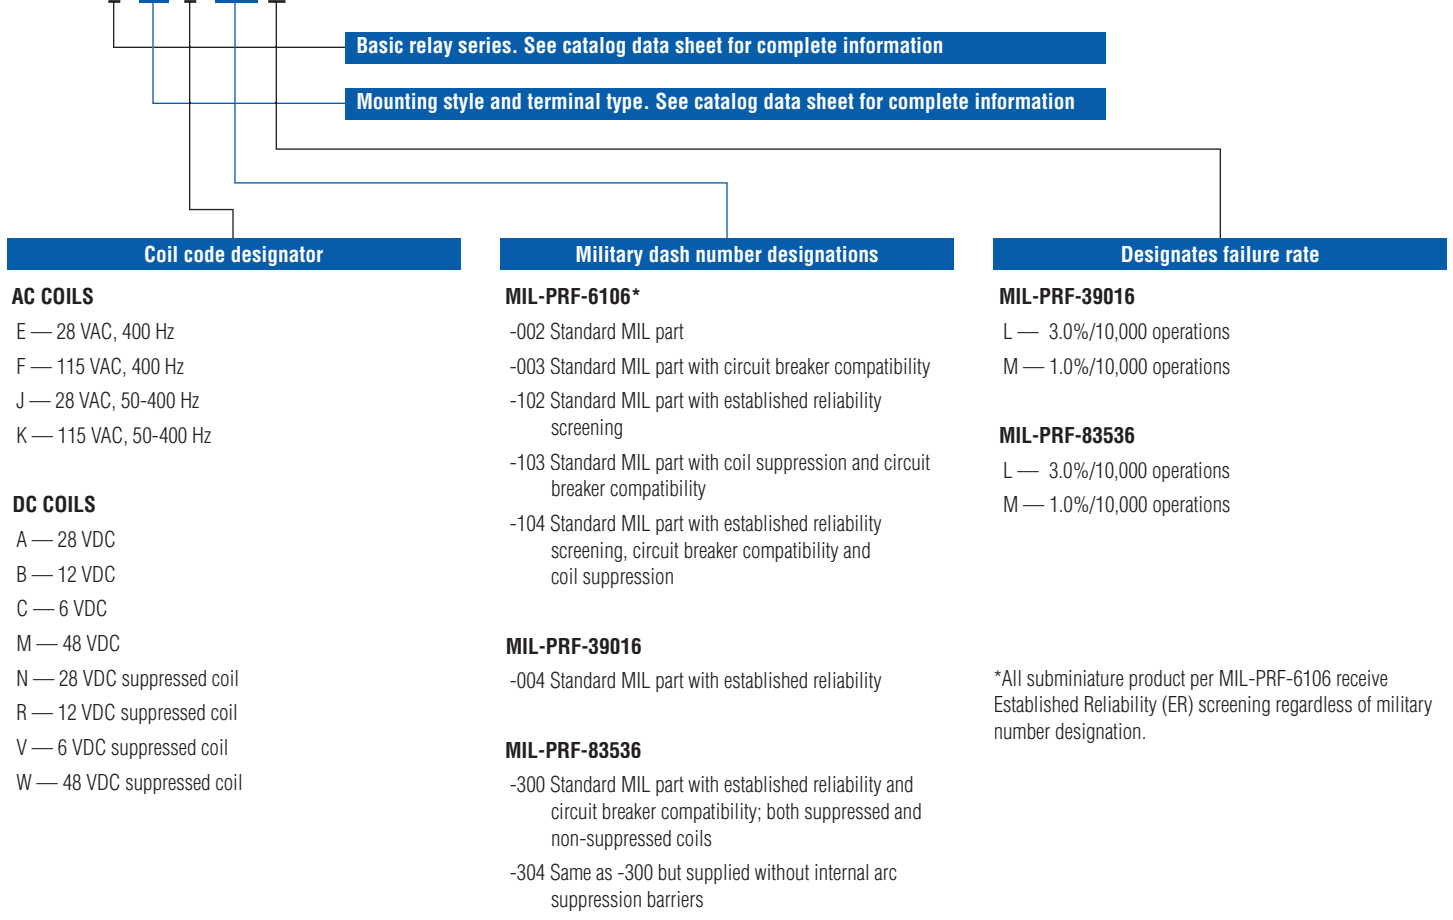

General Explanation of Part Numbering System for Most LEACH® QPL Relays

(For actual part number, contact the LEACH sales department since there may be some deviations.)

Example: K - D 2 A - 3 0 0 M

Coil code designator

AC COILS

- E — 28 VAC, 400 Hz
- F — 115 VAC, 400 Hz
- J — 28 VAC, 50-400 Hz
- K — 115 VAC, 50-400 Hz

DC COILS

- A — 28 VDC
- B — 12 VDC
- C — 6 VDC
- M — 48 VDC
- N — 28 VDC suppressed coil
- R — 12 VDC suppressed coil
- V — 6 VDC suppressed coil
- W — 48 VDC suppressed coil

Military dash number designations

MIL-PRF-6106*

- -002 Standard MIL part
- -003 Standard MIL part with circuit breaker compatibility
- -102 Standard MIL part with established reliability screening
- -103 Standard MIL part with coil suppression and circuit breaker compatibility
- -104 Standard MIL part with established reliability screening, circuit breaker compatibility and coil suppression

MIL-PRF-39016

- -004 Standard MIL part with established reliability

MIL-PRF-83536

- -300 Standard MIL part with established reliability and circuit breaker compatibility; both suppressed and non-suppressed coils
- -304 Same as -300 but supplied without internal arc suppression barriers

Designates failure rate

MIL-PRF-39016

- L — 3.0%/10,000 operations
- M — 1.0%/10,000 operations

MIL-PRF-83536

- L — 3.0%/10,000 operations
- M — 1.0%/10,000 operations

*All subminiature product per MIL-PRF-6106 receive Established Reliability (ER) screening regardless of military number designation.

DSCC Drawing Part Numbers

The following LEACH part numbers have been qualified to the Defense Supply Center Columbus (DSCC) drawing part numbers by reason of similarity

DSCC Number	Leach Type	DSCC Number	Leach Type	DSCC Number	Leach Type
84133-001	X-G2B-010	84192-006	9207-10337	84192-012	9207-10343
84192-001	9207-10332	84192-007	9207-10338	84192-013	9207-10344
84192-002	9207-10333	84192-008	9207-10339	84192-014	9207-10345
84192-003	9207-10334	84192-009	9207-10340	84192-015	9207-10346
84192-004	9207-10335	84192-010	9207-10341	86087-001	Y-G2B-107
84192-005	9207-10336	84192-011	9207-10342		

LEACH® MIL-qualified Products

MS Number	Leach Type	MS Number	Leach Type	MS Number	Leach Type
AN3311-2		M12883/52-003	SM-1001-003	MS24179-D1	7401-9444
Replaced by MS24149		M12883/53-001	MT-3000-003	MS24185-D1	7401-4658
AN3312-2		M12883/56-01	S215-A4A4-004	MS24185-D2	7401-C
Replaced by MS25024		MS24149-A1	9330-4027	MS24187-D1	7064-423
M12883/44-01S	S220-A4A4-004	MS24149-D1	9330-4026	MS24187-D2	7064-424
M12883/45-01S	S210-A4A4-004	MS24166-D1	7064-4653	MS24568-A1	9274-6667
M12883/46-02S	S230-A4A4-004	MS24166-D2	7064-238	MS24568-A2	9274-10291
M12883/52-001	SM-1000-003	MS24171-D1	7264-4654	MS24568-D1	9274-6205
M12883/52-002	SM-1002-003	MS24171-D2	7264-283	MS25267-A1	9220-4186
		MS24172-D1	7264-4655	MS25267-D1	9220-4185
		MS24178-D1	7064-4656